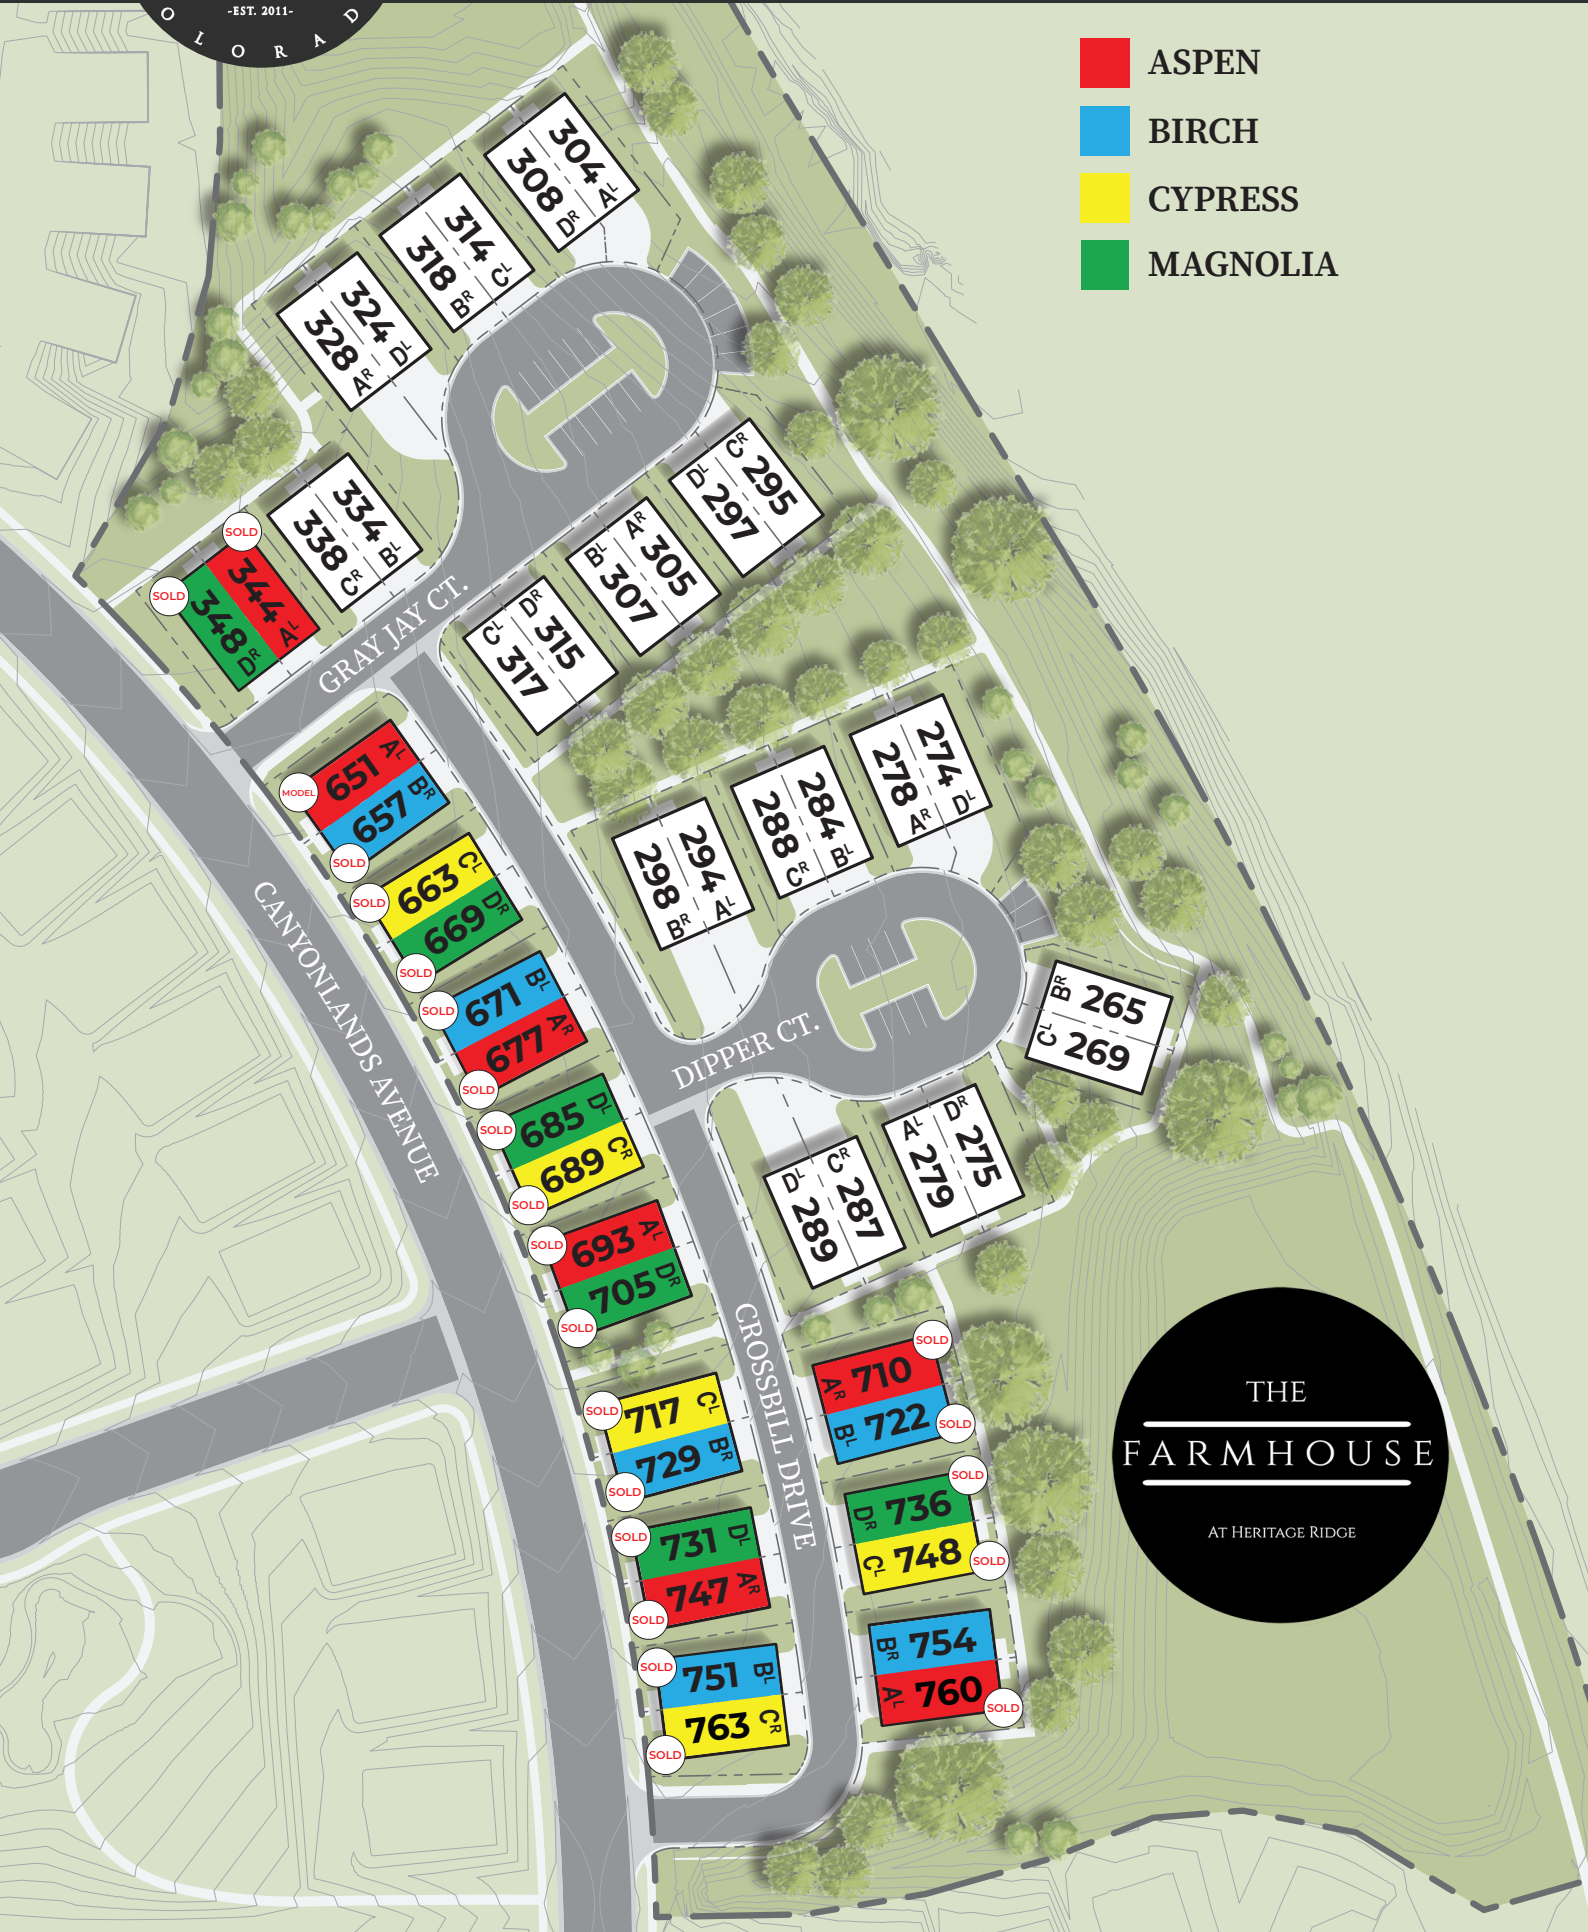

BLACK TIMBER BUILDERS

EST. 2011

COLORADO

Robbie Miner

970-978-0222

rminer@blacktimbergroup.com

- ASPEN
- BIRCH
- CYPRESS
- MAGNOLIA

THE
 FARMHOUSE
 AT HERITAGE RIDGE